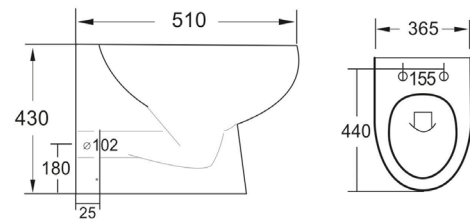

PRODUCT DATA SHEET

Belini BTW Rimless Pan

Product Code: BELINI005

SCUDO
BEAUTIFUL BATHROOMS

0330 124 7290

sales@scudo.co.uk - www.scudo.co.uk

Scudo is the trading name of Harrison Bathrooms Ltd. Whilst we endeavour to ensure that the product information is accurate we accept no liability for any information given. All images are for illustration purposes only. Product images and specification are subject to change. Measurement are in millimetres and are nominal.

Product Name	BELINI005
Product Description	430mm Rimless BTW pan
Product Transportation	
Barcode	5060713720713
Country of origin	CH
Commodity code	6910100000
Product Measurements	
Product Weight (KG)	20.8
Product Width (mm)	365
Product Height (mm)	430
Product Depth (mm)	0
Product Length (mm)	510
Primary Packed Measurements	
Packaged Weight	22.5
Packed Length	525
Packed Width	380
Packed Height	440
Packaging Weights	
Card (kg)	0.118
Paper (kg)	0
Wood (kg)	0
Plastic (kg)	0.079
Compliance DOP	HBD0C102, HBD0C103

General Information	
Construction Material	Ceramic
Installation type	Floor mounted
Colour / Finish	White
WC Pan Specification	
Projection (mm)	510
Toilet Pan Height (mm)	430
Pan Fixing Kit Included	Yes
Seat Included	No
Shape	Round
Type	Back to Wall
Waste Connection Specification	
Floor to centre of soil pipe (mm)	180
Wall to start of soil pipe (mm)	25

Dimensions

(measurements in mm)

LIFETIME GUARANTEE

We are confident in our products and we want our customer to be, we proudly give a lifetime guarantee on our taps and showers, further details can be found on our website