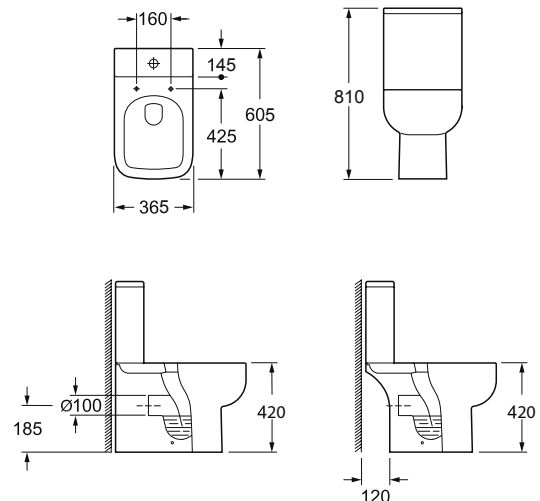

### Product Measurements

Product Weight:	12.85kg
Product Width:	360mm
Product Height:	380mm
Product Depth:	145mm
Product Length:	N/A

### WC Pan Specification

Projection:	N/A
Toilet Pan Height:	N/A
Pan Fixing Kit Included:	N/A
Seat Included:	N/A
Shape:	N/A
Type:	N/A

### WC Cistern Specification

Water Inlet Location:	Right
Flush Volume:	3L / 6L
Flush Type:	Push Button

## Dimensions

(measurements in mm)