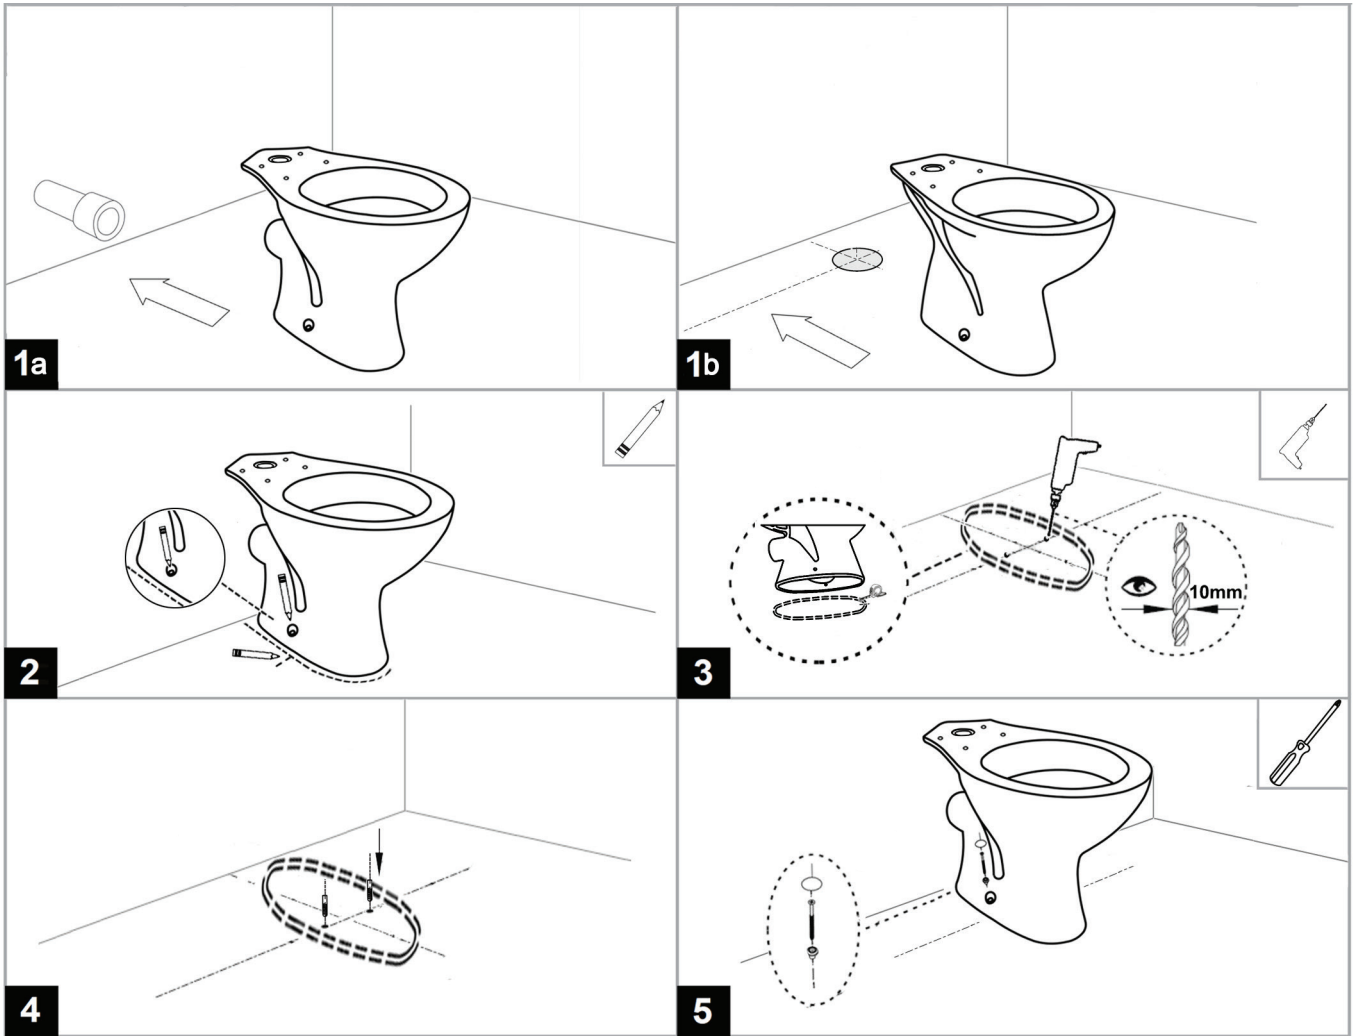

SCUDO
BEAUTIFUL BATHROOMS

CLOSE COUPLED WC INSTALLATION MANUAL

**TOOLS
REQUIRED**

CONCEALED FIXING PAN INSTALLATION

CISTERN INSTALLATION

EXPOSED FIXING PAN INSTALLATION

CISTERN INSTALLATION