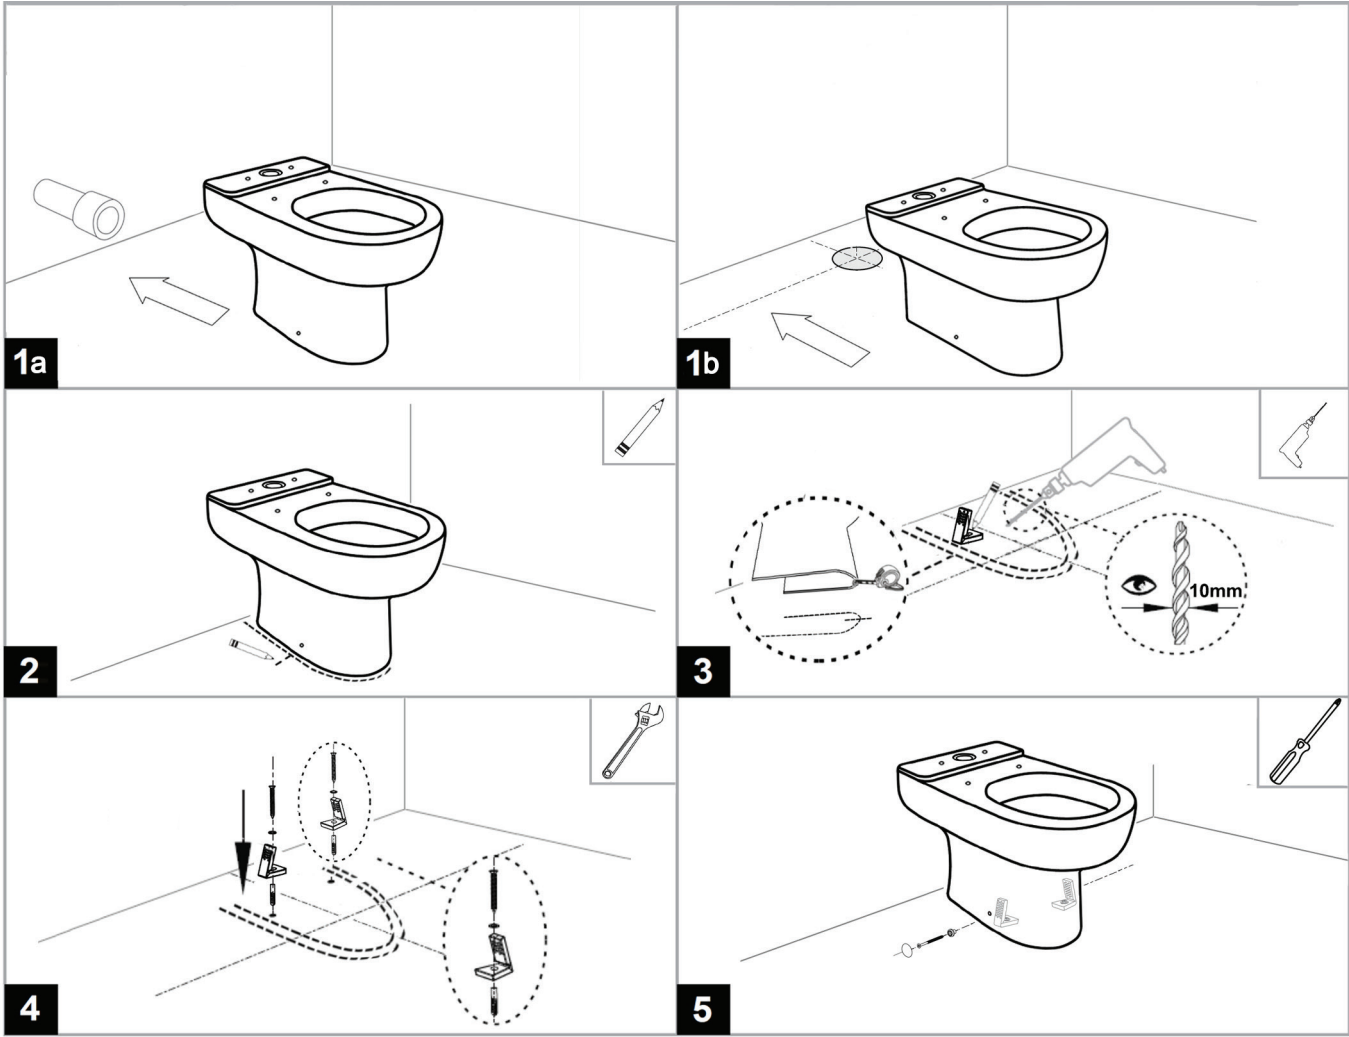

SCUDO
BEAUTIFUL BATHROOMS

CLOSE COUPLED WC INSTALLATION MANUAL

**TOOLS
REQUIRED**

CONCEALED FIXING PAN INSTALLATION

CISTERN INSTALLATION

EXPOSED FIXING PAN INSTALLATION

CISTERN INSTALLATION