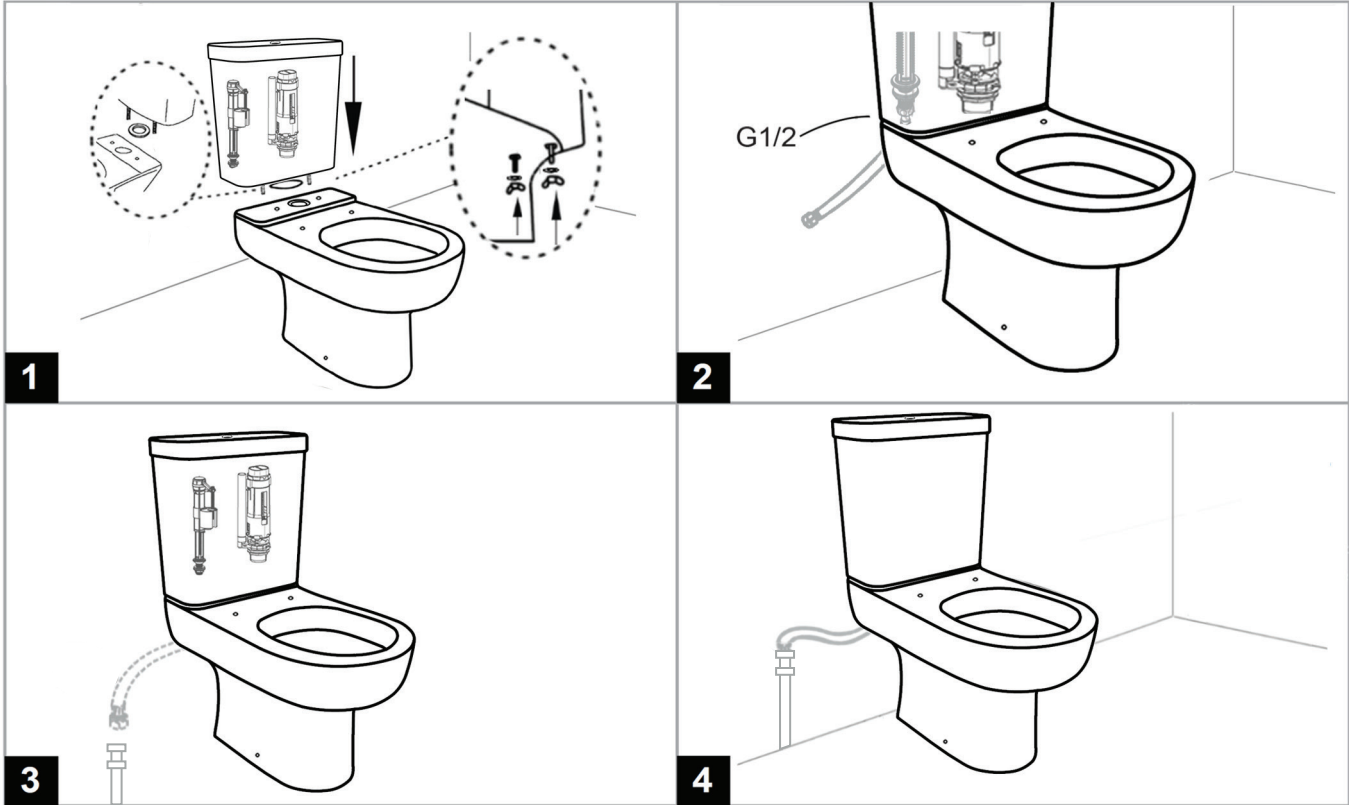

SCUDO
BEAUTIFUL BATHROOMS

CLOSE COUPLED WC INSTALLATION MANUAL

**TOOLS
REQUIRED**

CONCEALED FIXING PAN INSTALLATION

CISTERN INSTALLATION

EXPOSED FIXING PAN INSTALLATION

CISTERN INSTALLATION