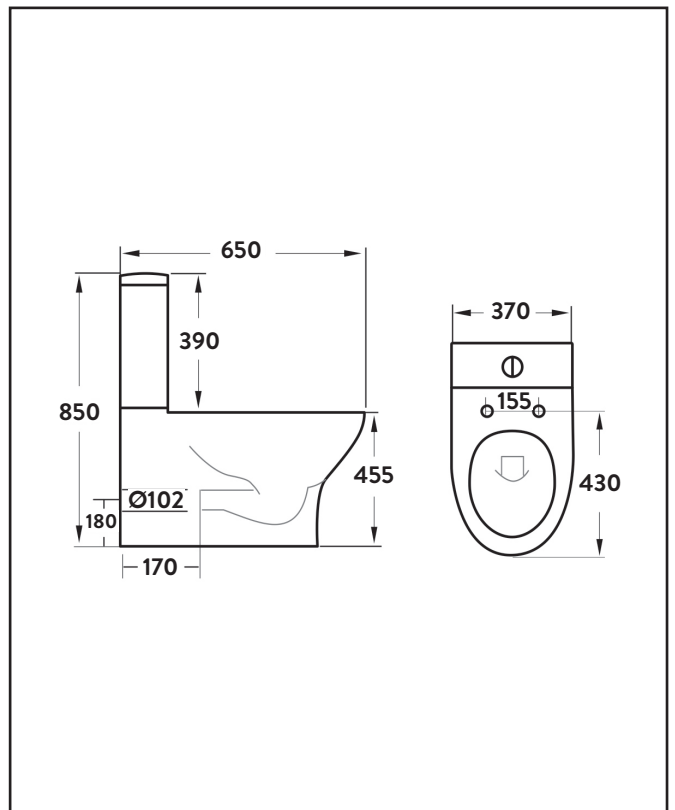

PRODUCT DATA SHEET

Deia Rimless Comfort Height Closed Back Pan

Product Code: DEIA006

SCUDO
BEAUTIFUL BATHROOMS

0330 124 7290

sales@scudo.co.uk - www.scudo.co.uk

Scudo is the trading name of Harrison Bathrooms Ltd. Whilst we endeavour to ensure that the product information is accurate we accept no liability for any information given. All images are for illustration purposes only. Product images and specification are subject to change. Measurement are in millimetres and are nominal.

Product Name	DEIA006
Product Description	455mm Rimless Comfort Height Pan Closed Back
Product Transportation	
Barcode	5060713720614
Country of origin	N/A
Commodity code	N/A
Product Measurements	
Product Weight (KG)	N/A
Product Width (mm)	365mm
Product Height (mm)	810mm
Product Depth (mm)	N/A
Product Length (mm)	490mm
Primary Packed Measurements	
Packaged Weight	25
Packed Length	665
Packed Width	460
Packed Height	830
Packaging Weights	
Card (kg)	N/A
Paper (kg)	N/A
Wood (kg)	N/A
Plastic (kg)	N/A
Compliance DOP	N/A

General Information	
Construction Material	Ceramic
Installation type	Floor Mounted
Colour / Finish	White
WC Pan Specification	
Projection (mm)	650
Toilet Pan Height (mm)	455
Pan Fixing Kit Included	Yes
Seat Included	No
Shape	Round
Type	Comfort Close Couple
Waste Connection Specification	
Floor to centre of soil pipe (mm)	180
Wall to start of soil pipe (mm)	170