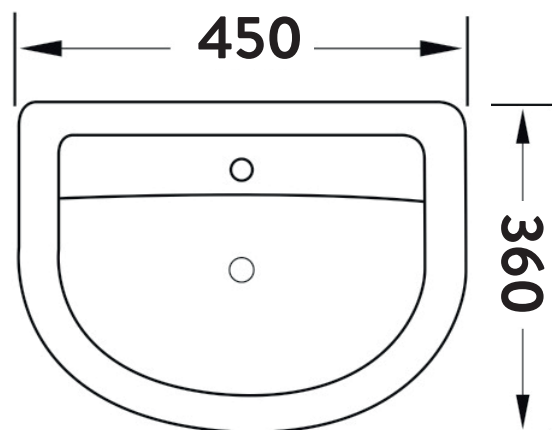

## Deia 450mm Basin

Product Code: DEIA012

**SCUDO**  
BEAUTIFUL BATHROOMS

0330 124 7290

sales@scudo.co.uk - www.scudo.co.uk

Scudo is the trading name of Harrison Bathrooms Ltd. Whilst we endeavour to ensure that the product information is accurate we accept no liability for any information given. All images are for illustration purposes only. Product images and specification are subject to change. Measurement are in millimetres and are nominal.

Product Name	DEIA012
Product Description	450mm Basin One Taphole
<b>Product Transportation</b>	
Barcode	5060713720676
Country of origin	CH
Commodity code	6910100000
<b>Product Measurements</b>	
Product Weight (KG)	10.5
Product Width (mm)	450
Product Height (mm)	190
Product Depth (mm)	0
Product Length (mm)	450
<b>Primary Packed Measurements</b>	
Packaged Weight	11.5
Packed Length	460
Packed Width	385
Packed Height	200
<b>Packaging Weights</b>	
Card (kg)	1.5
Paper (kg)	0
Wood (kg)	0
Plastic (kg)	0
Compliance DOP	HBDOC100, HBDOC101

<b>General Information</b>	
Construction Material	Ceramic
Installation type	Wall Mounted
Colour / Finish	White
<b>Basin Attributes</b>	
Basin Type	0
Number of Tap Holes	0
Compatible Tap codes	0
Overflow	0
Recommended waste type	0
Compatible Waste Part Code	0
Inner Bowl Width (mm)	0
Inner Bowl Length (mm)	0
Inner Bowl Depth (mm)	0

**Dimensions**  
(measurements in mm)