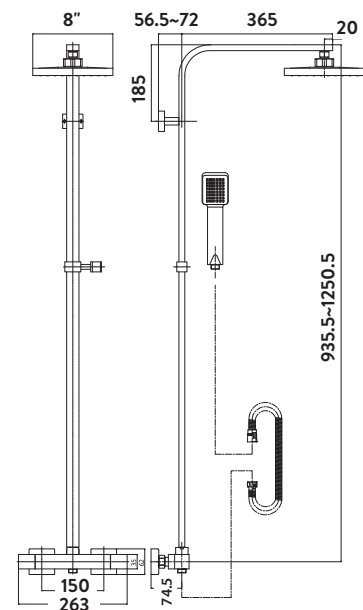

Product Measurements

Product Weight:	5kg
Product Width:	263mm
Product Height:	935.5-1250.5mm
Product Depth:	420mm
Product Length:	N/A

Product Transportation

Barcode:	5060766126500
Country of Origin:	China
Comodity Code:	8481801190

Shower Specification

Anti-Scald:	Yes
Shower Diverter Functions:	Yes
Number of Outlets:	1
Thermo Temp Control:	Yes
Cool Touch:	No
Shower Handset Functions:	1
Minimum Working Pressure:	0.5
Maximum Working Pressure:	5
Shape:	Square
Pipe Centre:	150mm
Inlet Connection:	3/4 BSP
Outlet Connection:	1/2 BSP Handset
Adjustable:	Yes
Adjustment:	935-1250mm
Handle Type:	Square

Flow Rates

0.2bar (l/min)	4
0.5bar (l/min)	8.4
1bar (l/min)	12.7
2bar (l/min)	18.1
3bar (l/min)	22.2

Compliance DOP

HBDOC042 / HBDOC043

Spares

Diverter: T43004-08 Thermostatic Cartridge: H104

Tap Attributes

Tap Type Description:	Exposed Bar Valve
Includes Waste:	N/A
Valve / Cartridge Type:	Thermo & 1/4 Turn Cartridge

For Part G Building regulations, compliance see flow regulator section of spec binder.

Dimensions